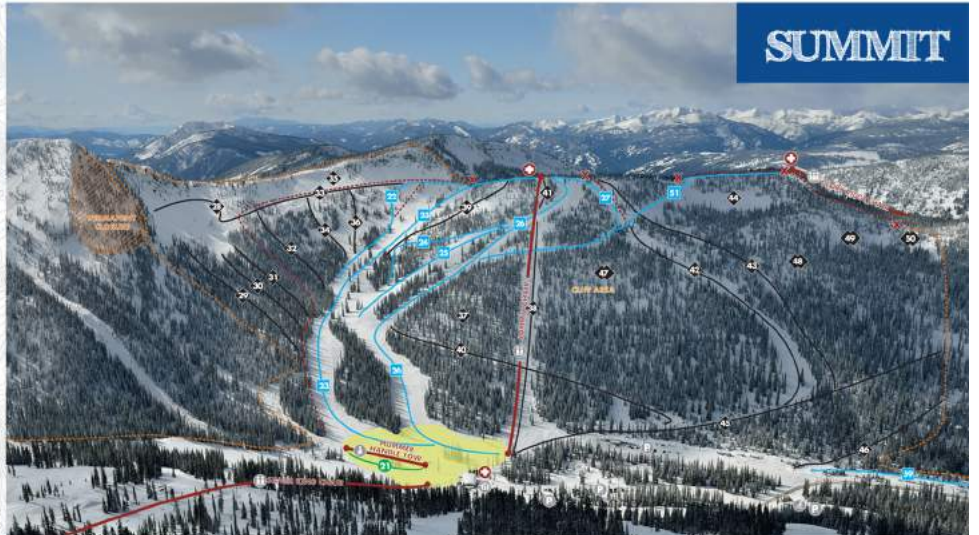

More Difficult

- 15 Sluice Box
- 16 Canadian Belle
- 17 Huckleberry Trail
- 18 Jackpot
- 19 Silver Ledge
- 20 Racers Line
- 21 Yankee Girl

- 22 First Aid
- 23 Terrain Access Gate
- 24 Avalanche Closure-line
- 25 Ski Area Boundary
- 26 Permanent Avalanche Closure Area
- 27 Extra Slow / Merge Area
- 28 Terrain Park
- 29 Easiest
- 30 More Difficult
- 31 Most Difficult
- 32 Expert

Easiest

- 33 Hummer

More Difficult

- 34 Joker
- 35 Motherlode
- 36 Sleeper Ski Way
- 37 Paydirt
- 38 Bonanza
- 39 Gold Pan
- 40 Summit Ski Way
- 41 Backside Ski Out

Most Difficult

- 42 Catch Basin
- 43 C Shaft
- 44 B Shaft
- 45 A Shaft
- 46 Enchanted Forest
- 47 Catch Basin Ski Way

- 48 High Grade
- 49 Powder Keg Bowl
- 50 Galena
- 51 Quicksilver Glades
- 52 Blast
- 53 Sleeper
- 54 Blast Ski Way
- 55 Ignitor
- 56 Diamond Drill
- 57 Dynamite
- 58 Glory Basin
- 59 Summit Chair Ski Way
- 60 Parking Lot Ski Way

Expert

- 61 Terra Ratta
- 62 Diamond Glades
- 63 Sproulers
- 64 Kuba's Corners

SUMMIT

More Difficult

- 65 Summit Ski Way
- 66 Tailings
- 67 Claim Jumper
- 68 Morning Glory
- 69 Ramble On
- 70 Backside Ski Way
- 71 Leave Some
- 72 Take Some
- 73 Backside Ski Out
- 74 Nickel & Dime
- 75 Goldigger
- 76 Silverline
- 77 Buckshot