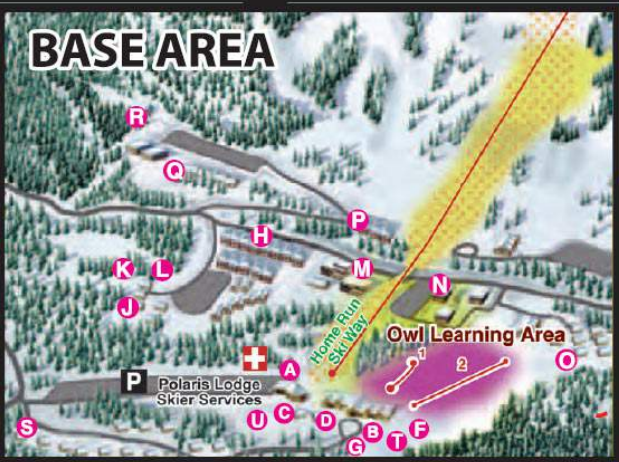

Facilities

- McGinty Landing
- Chicamoon Springs
- Willow Vista Chalets
- Purcell Condos
- Rocky Mountain Condos
- Northstar Mountain Village
- Sullivan Stone Lodge
- Inn West / Kirkwood
- Nordic Centre
- Kimberley Ridge
- Copper Springs Chalets
- Silver Birch Chalets
- Trickle Creek Lodge
- Sports Alpine Building
- Winter Sports School Building
- Kootenay Haus
- Mountain Spirit Resort & Spa
- Sullivan Hut Building

Services

- Restaurants
- Phones
- Lockers
- Guest Services
- Rental Equipment
- Retail Shop
- Bar
- Coffee Kiosk
- Meeting Rooms
- Vending Machines
- Bank Machine
- TELUS Winter Sports School
- Child Care/Nursery
- Lift Tickets
- Parking
- Ski Patrol
- Ski Tuning/Repair
- Washrooms
- Lodging
- RCCR Rail Park
- Patrol Boundary
- Slow Zone
- TELUS Winter Sports School
- Child Care/Nursery
- Lift Tickets
- Parking
- Ski Patrol
- Ski Tuning/Repair
- Washrooms
- Lodging
- RCCR Rail Park
- Patrol Boundary
- Slow Zone

LIFTS	LENGTH	VERT.	AVERAGE TIME	LIFTS	LENGTH	VERT.	AVERAGE TIME
North Star Quad	2,370 m	640 m	9 min.	Owl T-Bar	290 m	59 m	1.5 min.
Easter	1,100 m	366 m	7.5 min.	Owlette Magic Carpet	55 m		
Tamarack	1,100 m	330 m	7 min.				

VIMY RIDGE

- 1 Vimy Ridge
- 2 Capar
- 3 All Over
- 4 All Over Glades
- 5 Puff
- 6 Popper
- 7 Suck's Run
- 8 Fuzzy
- 9 Fish

BLACK FOREST

- 1 Ridgeway
- 2 Anton's
- 3 Dean Right
- 4 Dean Glades
- 5 Ruff
- 6 Cornet
- 7 Cornal
- 8 Twist
- 9 Twist Glades
- 10 Angus
- 11 Angus Glades
- 12 Anigma
- 13 Jackpot
- 14 Mavorick
- 15 Vortex
- 16 Geneva
- 17 Geneva Glades
- 18 Geneva Glades
- 19 Notre Dame
- 20 Pine Flats