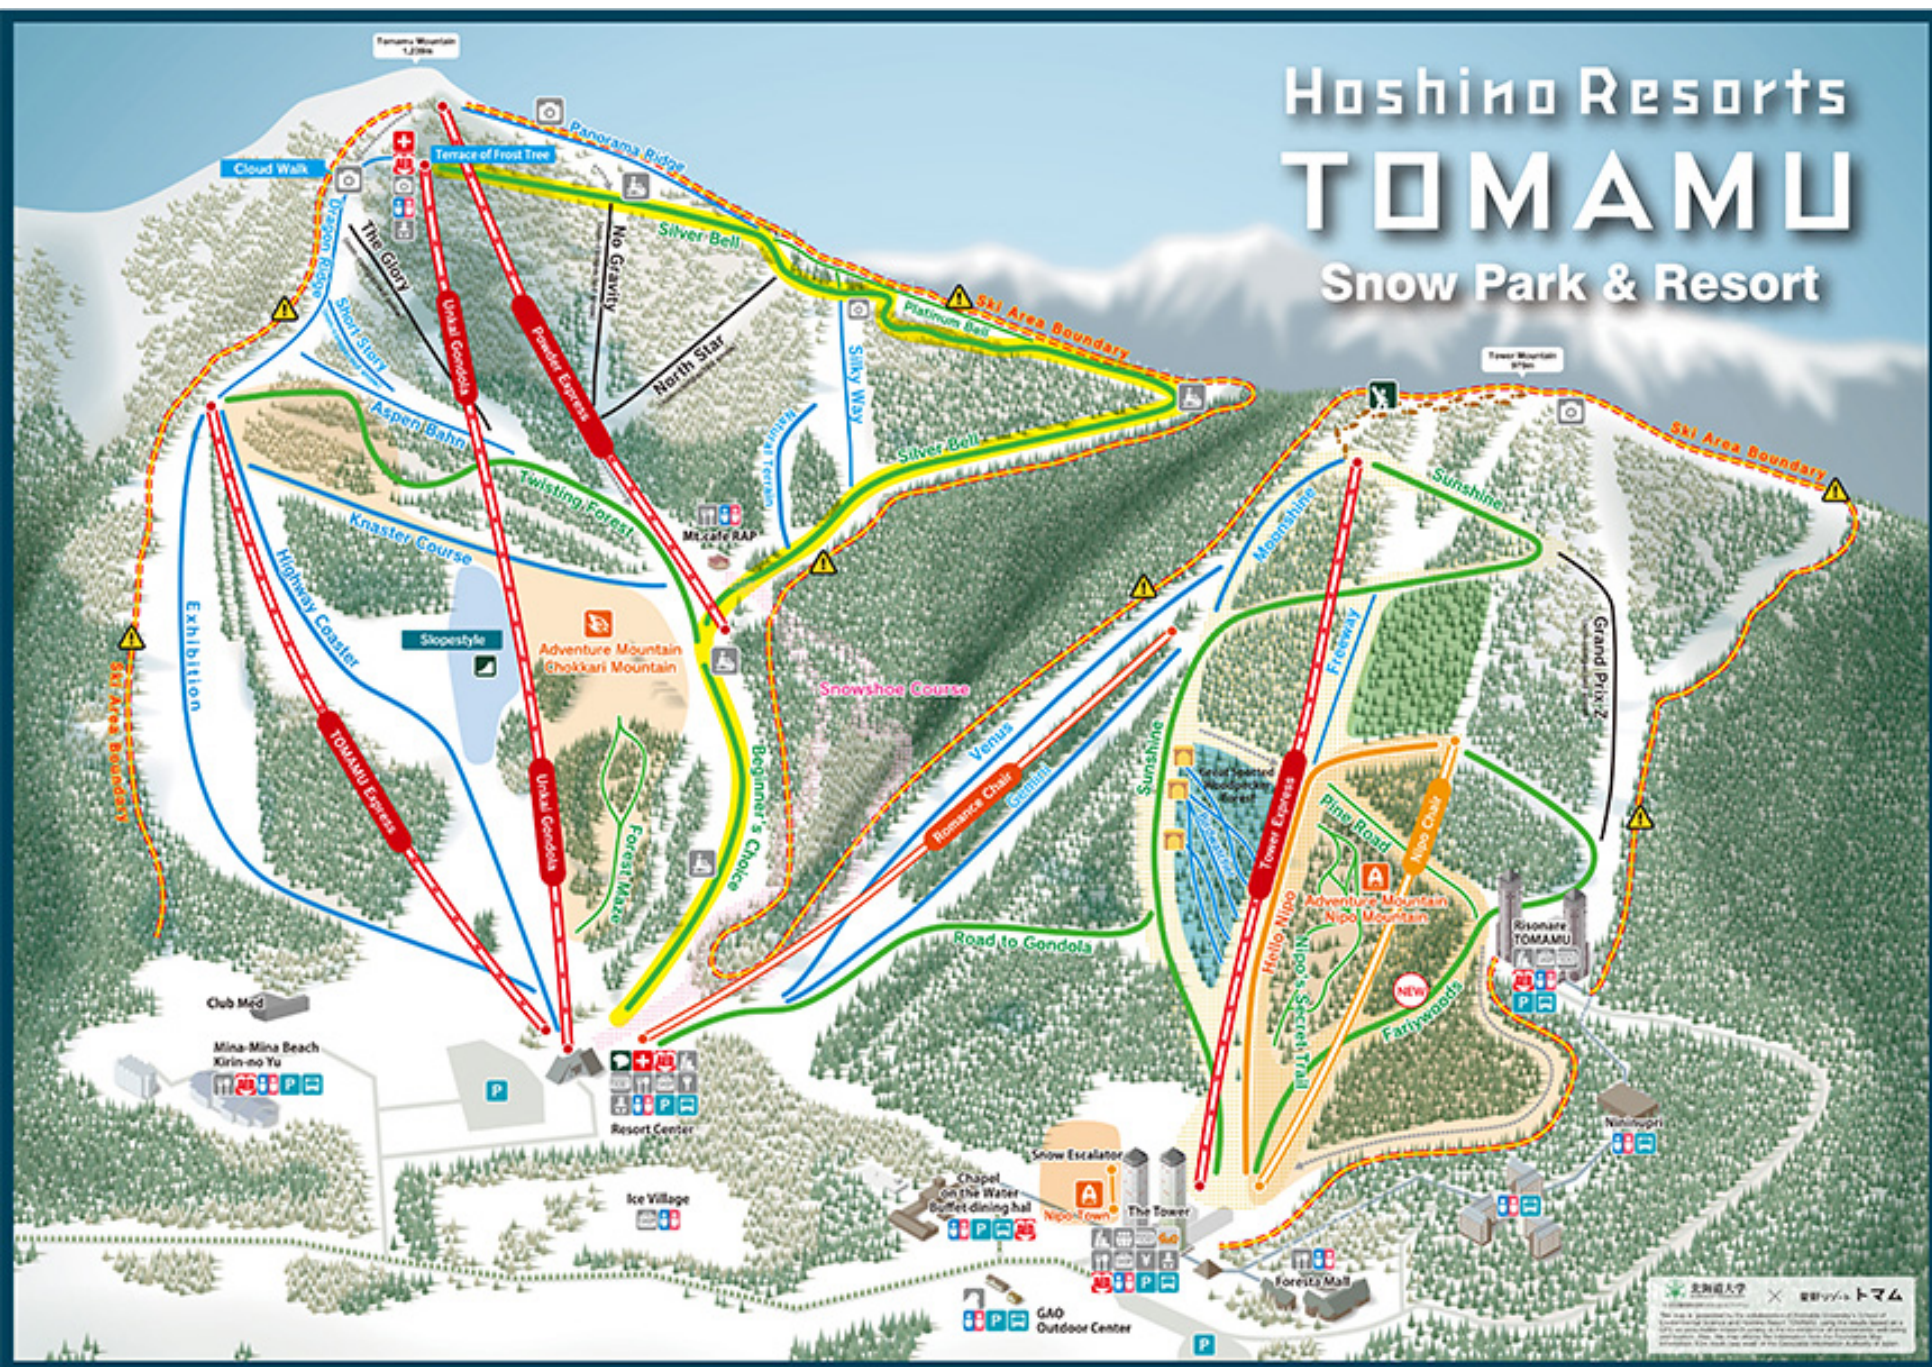

Hoshino Resorts TOMAMU Snow Park & Resort

- Advanced Course
- Intermediate Course
- Beginner's course
- First-timer's Course
- Route to the chairlift
- Gondola · High speed quad
- Chairlift
- First-timer's chairlift
- Ski Area Boundary
- Adventure Mountain Chokkari Mountain · Nipo Mountain
- Night Ski Area
- Snow Cart Course
- Snowshoe Course
- Winter Mountain Open Desk
- Hike-up Area
- Kicker
- Patrol Station
- AED
- View Point
- Snow Activity
- Academy Registration
- Rental Corner
- GAO/Nursery
- Diaper Changing Station
- Restaurant
- Shops
- Ticket
- Coin-operated locker
- ATM
- Bathroom
- Parking
- Bus Stop